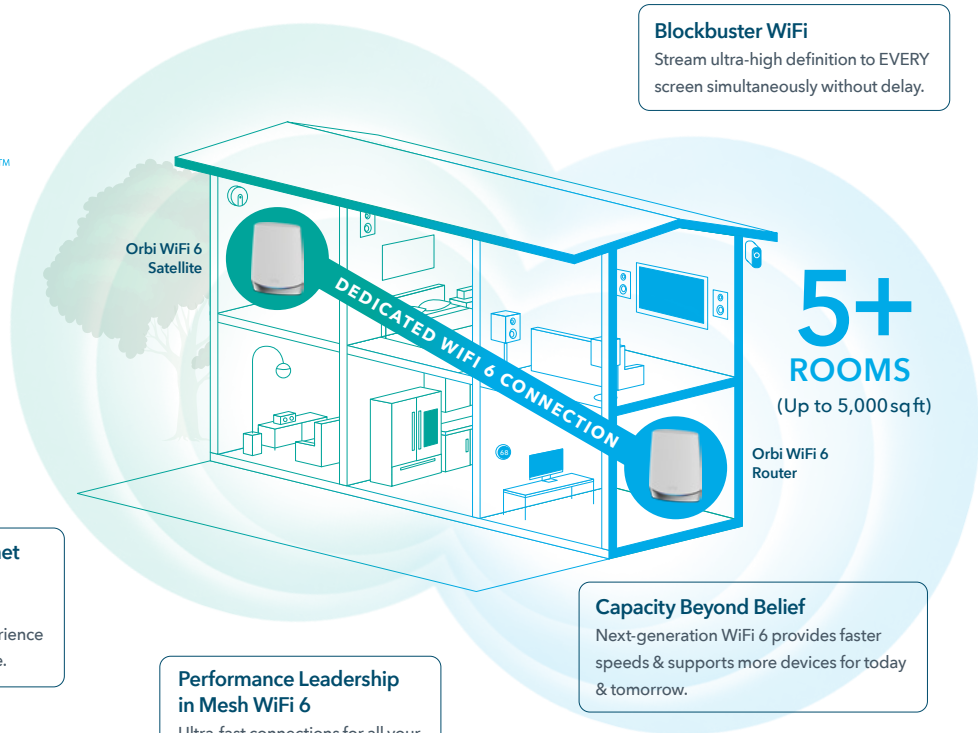

Overview

Break free from limitations with strong, reliable, and lightning fast WiFi in every room of your home. From the top floor down to the basement, Orbi Tri-band Mesh WiFi 6 Systems bring you higher performance & simultaneous WiFi streaming, gaming & browsing on even more devices.

Gigabit Speeds Where You Need Them.

Don't let your home be a maze of dead zones. Get consistent speeds everywhere with Tri-band dedicated wireless backhaul & 6 Gigabit Ethernet ports.

More Capacity, More Battery Life.

Don't be held back by limited capacity. Enjoy more devices simultaneously with 4X the capacity than before & improved efficiency for longer battery life.

It's Easy.

Enjoying your WiFi has never been easier. With the Orbi app, set up your WiFi, customize your settings & enjoy your new Orbi WiFi in minutes.

House Diagram

Robust Smart Home Experience

Orbi App

Use the Orbi app to setup and manage your Orbi WiFi.

Orbi Router (RBR750)

Orbi Satellite (RBS750)

Sync1
Internet
Gigabit Ethernet port

Sync1
Gigabit Ethernet ports