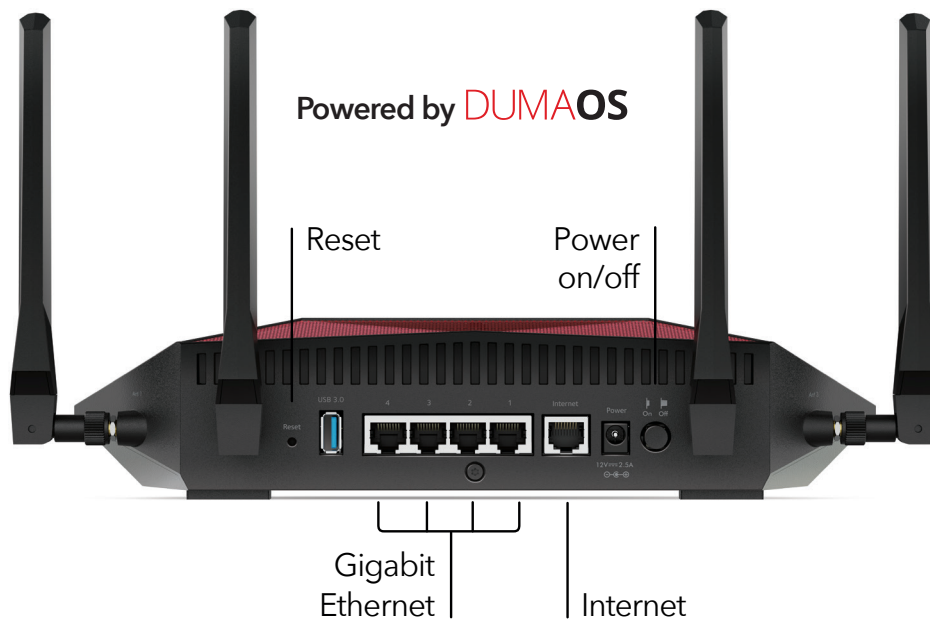

Connection Diagram