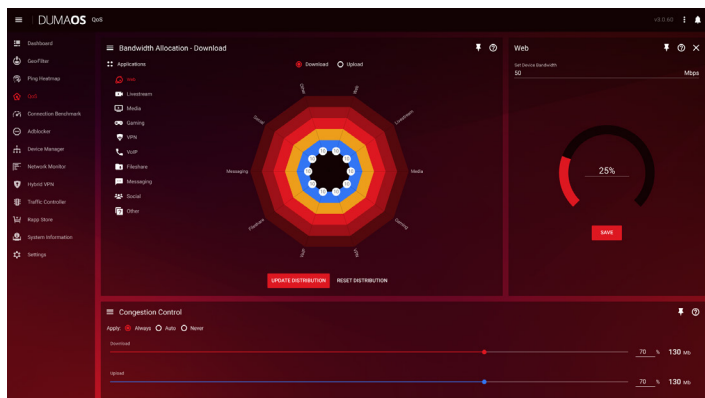

Advanced Gaming & Streaming

Nighthawk[®] Pro Gaming XR1000 WiFi 6 Gaming Router improves your internet connection by stabilizing ping, reducing lag spikes, and keeping you in the

game with reliable wired and wireless connectivity for fast-paced gaming. WiFi 6 allows more devices to connect and stream simultaneously by efficiently

packing and scheduling data. Optimize your gaming experience with reduced ping rates up to 93%^{††}, geo fencing, ping heatmap, and more.

XR1000 Nighthawk WiFi 6 Gaming Router

Pro Gaming

Stay in the game with reliable connectivity for fast-paced gaming. Optimize your Internet connection by stabilizing ping and reducing lag spikes.

- 
POWERED BY DUMAOS 3.0—Enjoy faster online gaming and smoother streaming with a router OS built especially for gamers
- 
GEO FENCING—Customize and filter which game servers you play on for an elevated gaming experience
- 
PING HEATMAP—Ping your favorite game servers to display your connection quality to each server on a World Map
- 
CONNECTION BENCHMARK—Test your connection’s speed, ping, & performance under peak congestion.
- 
BANDWIDTH ALLOCATION (QOS)—Prioritize gaming devices and allocate bandwidth per device or application
- 
TRAFFIC CONTROLLER—Blocks traffic by device or application on a schedule
- 
GIGABIT ETHERNET TO WIFI—Gigabit Ethernet to WiFi, 5 ports (1 WAN & 4 LAN)

Geo Fencing

Ping Heatmap

Bandwidth Allocation

Traffic Controller

XR1000 Nighthawk WiFi 6 Gaming Router

Speed

Get blazing fast WiFi and high-speed Gigabit Ethernet ports for all your gaming needs.

4.5X BETTER PERFORMANCE THAN AN AC ROUTER—6-stream WiFi with up to 5.4Gbps[†] for fast wireless speeds[†]