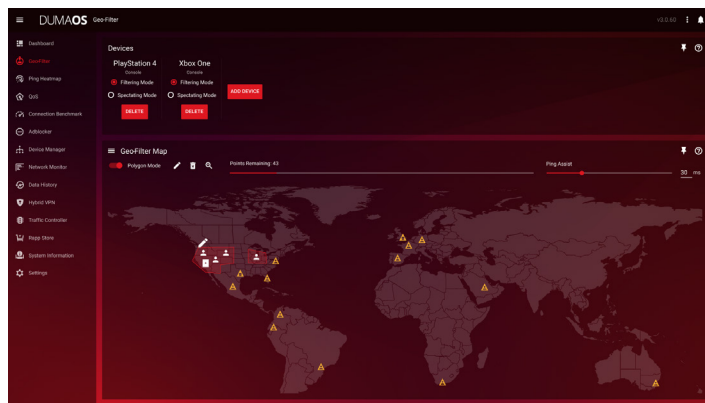

Advanced Gaming & Streaming

Nighthawk[®] Pro Gaming XR1000 WiFi 6 Gaming Router improves your internet connection by stabilizing ping, reducing lag spikes, and keeping you in the

game with reliable wired and wireless connectivity for fast-paced gaming. WiFi 6 allows more devices to connect and stream simultaneously by efficiently

packing and scheduling data. Optimize your gaming experience with reduced ping rates up to 93%^{††}, geo fencing, ping heatmap, and more.

XR1000 Nighthawk WiFi 6 Gaming Router

Pro Gaming

Stay in the game with reliable connectivity for fast-paced gaming. Optimize your Internet connection by stabilizing ping and reducing lag spikes.

- 
POWERED BY DUMAOS 3.0—Enjoy faster online gaming and smoother streaming with a router OS built especially for gamers
- 
GEO FENCING—Customize and filter which game servers you play on for an elevated gaming experience
- 
PING HEATMAP—Ping your favorite game servers to display your connection quality to each server on a World Map
- 
CONNECTION BENCHMARK—Test your connection’s speed, ping, & performance under peak congestion.
- 
BANDWIDTH ALLOCATION (QOS)—Prioritize gaming devices and allocate bandwidth per device or application
- 
TRAFFIC CONTROLLER—Blocks traffic by device or application on a schedule
- 
GIGABIT ETHERNET TO WIFI—Gigabit Ethernet to WiFi, 5 ports (1 WAN & 4 LAN)

Geo Fencing

Ping Heatmap

Bandwidth Allocation

Traffic Controller

XR1000 Nighthawk WiFi 6 Gaming Router

Speed

Get blazing fast WiFi and high-speed Gigabit Ethernet ports for all your gaming needs.

4.5X BETTER PERFORMANCE THAN AN AC ROUTER—6-stream WiFi with up to 5.4Gbps[†] for fast wireless speeds[†]