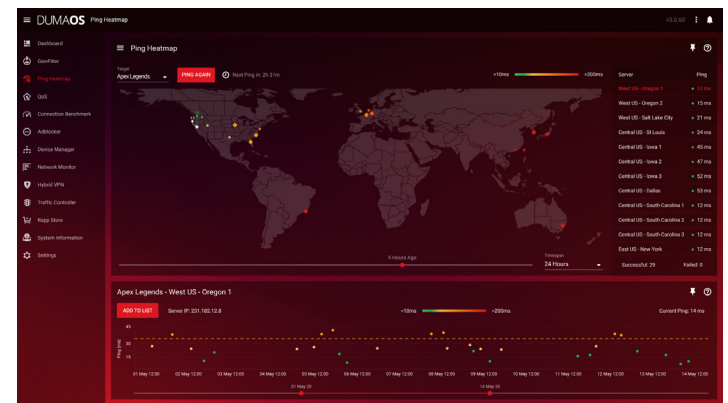

Advanced Gaming & Streaming

Nighthawk[®] Pro Gaming XR1000 WiFi 6 Gaming Router improves your internet connection by stabilizing ping, reducing lag spikes, and keeping you in the

game with reliable wired and wireless connectivity for fast-paced gaming. WiFi 6 allows more devices to connect and stream simultaneously by efficiently

packing and scheduling data. Optimize your gaming experience with reduced ping rates up to 93%^{††}, geo fencing, ping heatmap, and more.

XR1000 Nighthawk WiFi 6 Gaming Router

Pro Gaming

Stay in the game with reliable connectivity for fast-paced gaming. Optimize your Internet connection by stabilizing ping and reducing lag spikes.

- 
POWERED BY DUMAOS 3.0—Enjoy faster online gaming and smoother streaming with a router OS built especially for gamers
- 
GEO FENCING—Customize and filter which game servers you play on for an elevated gaming experience
- 
PING HEATMAP—Ping your favorite game servers to display your connection quality to each server on a World Map
- 
CONNECTION BENCHMARK—Test your connection’s speed, ping, & performance under peak congestion.
- 
BANDWIDTH ALLOCATION (QOS)—Prioritize gaming devices and allocate bandwidth per device or application
- 
TRAFFIC CONTROLLER—Blocks traffic by device or application on a schedule
- 
GIGABIT ETHERNET TO WIFI—Gigabit Ethernet to WiFi, 5 ports (1 WAN & 4 LAN)

Geo Fencing

Ping Heatmap

Bandwidth Allocation

Traffic Controller

XR1000 Nighthawk WiFi 6 Gaming Router

Speed

Get blazing fast WiFi and high-speed Gigabit Ethernet ports for all your gaming needs.

4.5X BETTER PERFORMANCE THAN AN AC ROUTER—6-stream WiFi with up to 5.4Gbps[†] for fast wireless speeds[†]