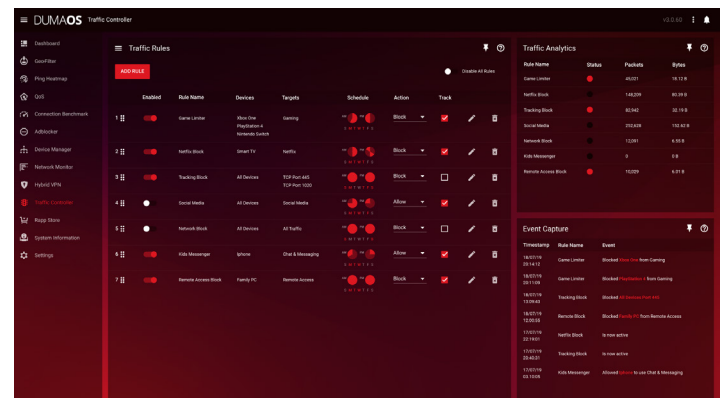

- 
POWERED BY DUMAOS 3.0—Enjoy faster online gaming and smoother streaming with a router OS built especially for gamers
- 
GEO FENCING—Customize and filter which game servers you play on for an elevated gaming experience
- 
PING HEATMAP—Ping your favorite game servers to display your connection quality to each server on a World Map
- 
CONNECTION BENCHMARK—Test your connection’s speed, ping, & performance under peak congestion.
- 
BANDWIDTH ALLOCATION (QOS)—Prioritize gaming devices and allocate bandwidth per device or application
- 
TRAFFIC CONTROLLER—Blocks traffic by device or application on a schedule
- 
GIGABIT ETHERNET TO WIFI—Gigabit Ethernet to WiFi, 5 ports (1 WAN & 4 LAN)

Geo Fencing

Ping Heatmap

Bandwidth Allocation

Traffic Controller

XR1000 Nighthawk WiFi 6 Gaming Router

Speed

Get blazing fast WiFi and high-speed Gigabit Ethernet ports for all your gaming needs.

4.5X BETTER PERFORMANCE THAN AN AC ROUTER—6-stream WiFi with up to 5.4Gbps[†] for fast wireless speeds[†]

SUPERSPEED USB 3.0 PORT—Up to 10x faster than USB 2.0

5 GIGABIT PORTS—Connect more wired devices for faster file transfer and uninterrupted connections with 1 WAN & 4 LAN Ethernet ports

1024-QAM—25% increased data efficiency and faster speeds than a 256-QAM router

WiFi Range

Got range? Homes come in all shapes and sizes and the XR1000 Nighthawk WiFi 6 Gaming Router provides WiFi coverage for ultimate coverage.

ULTIMATE RANGE—WiFi coverage throughout very large homes